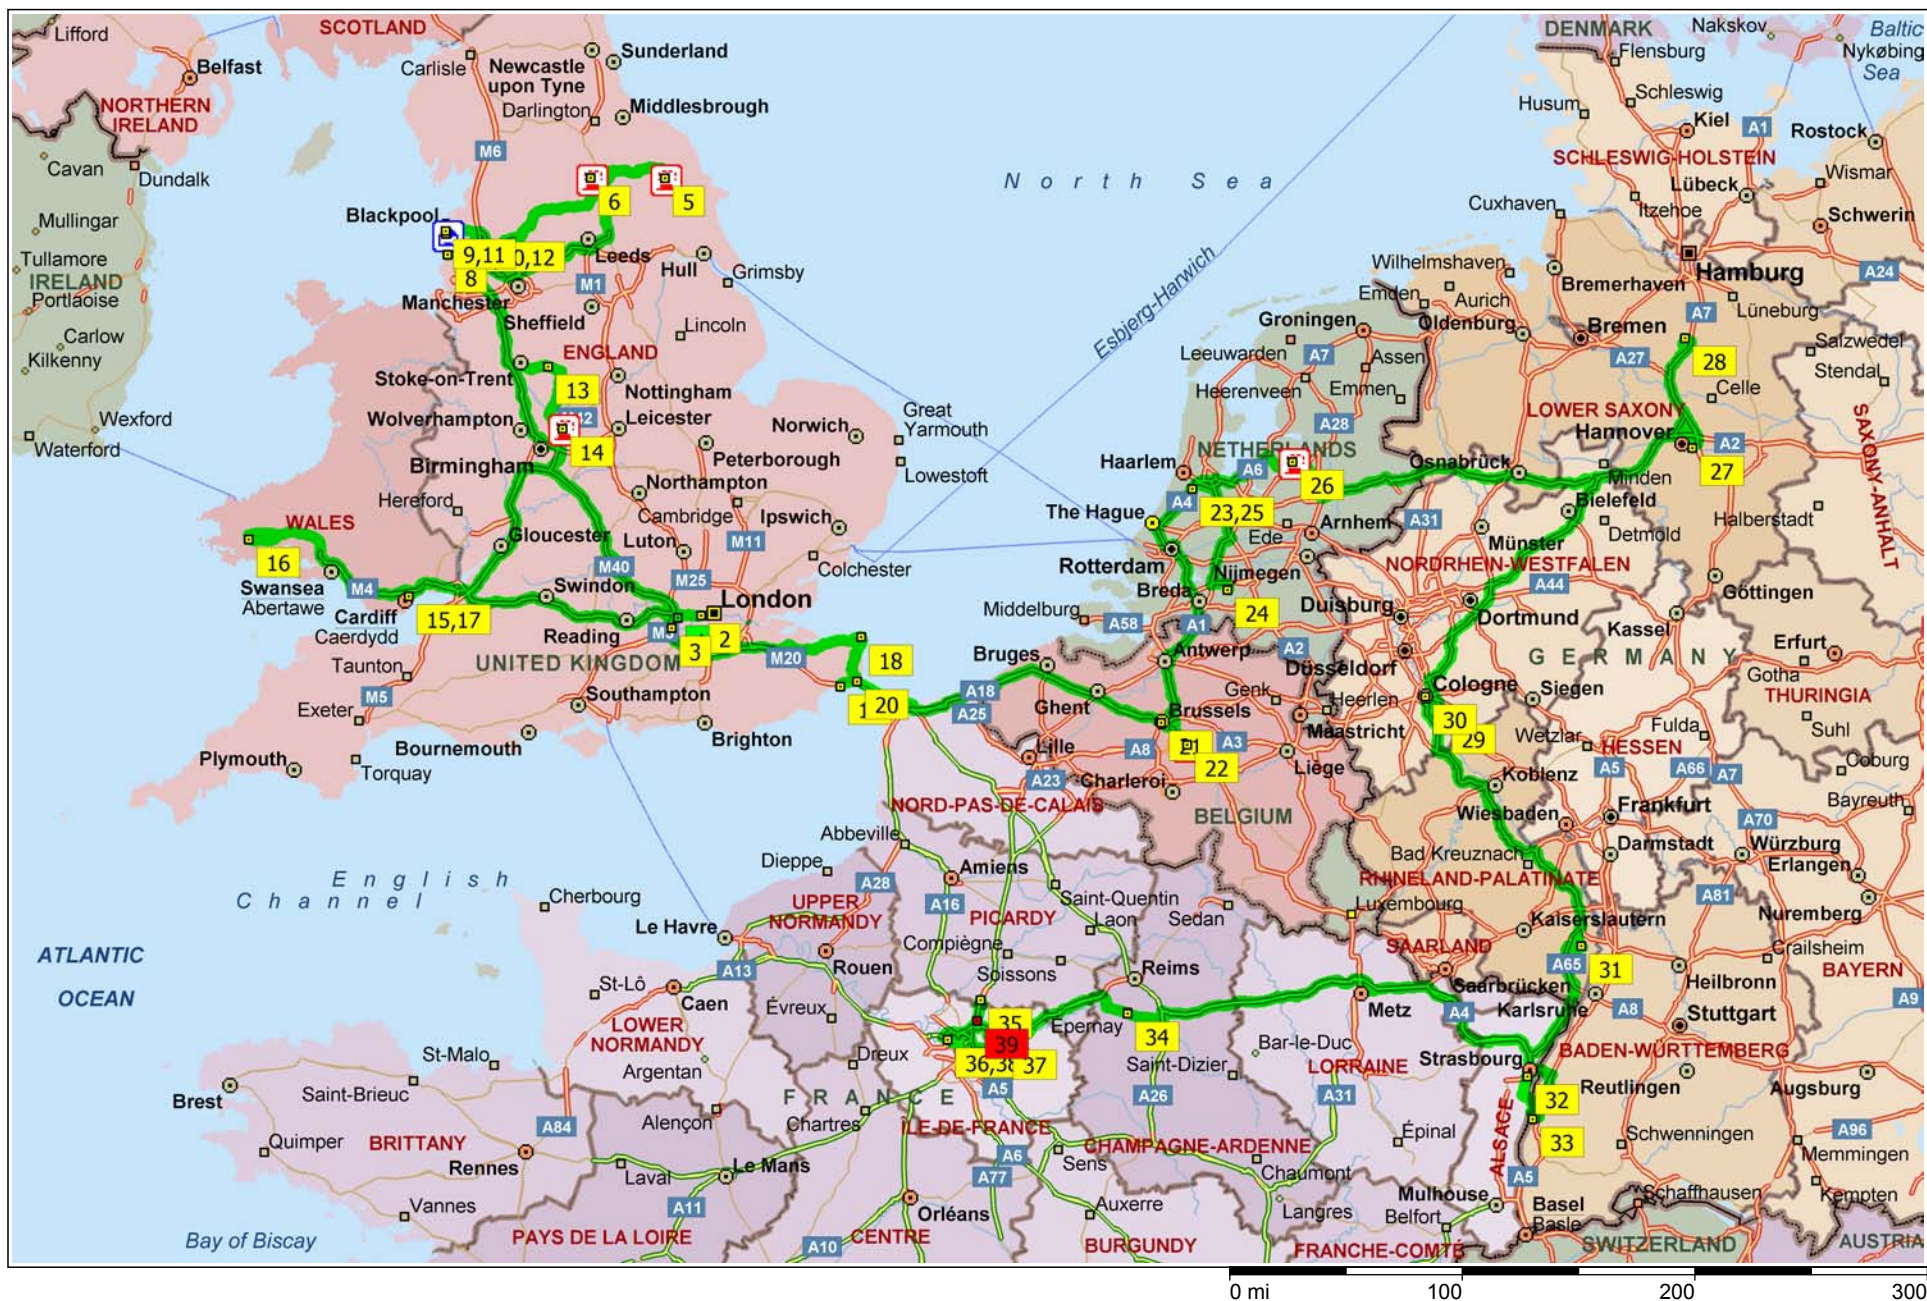

ACE European Coaster Odyssey, July 2002

3115.8 miles; 18 days, 23 hours, 51 minutes

Route Summary

Total journey cost	\$646.72
Driving distance	3115.8 miles
Trip duration	18 days, 23 hours, 51 minutes
Driving time	2 days, 5 hours, 23 minutes
Crow's flight distance between all stops	2360.5 miles